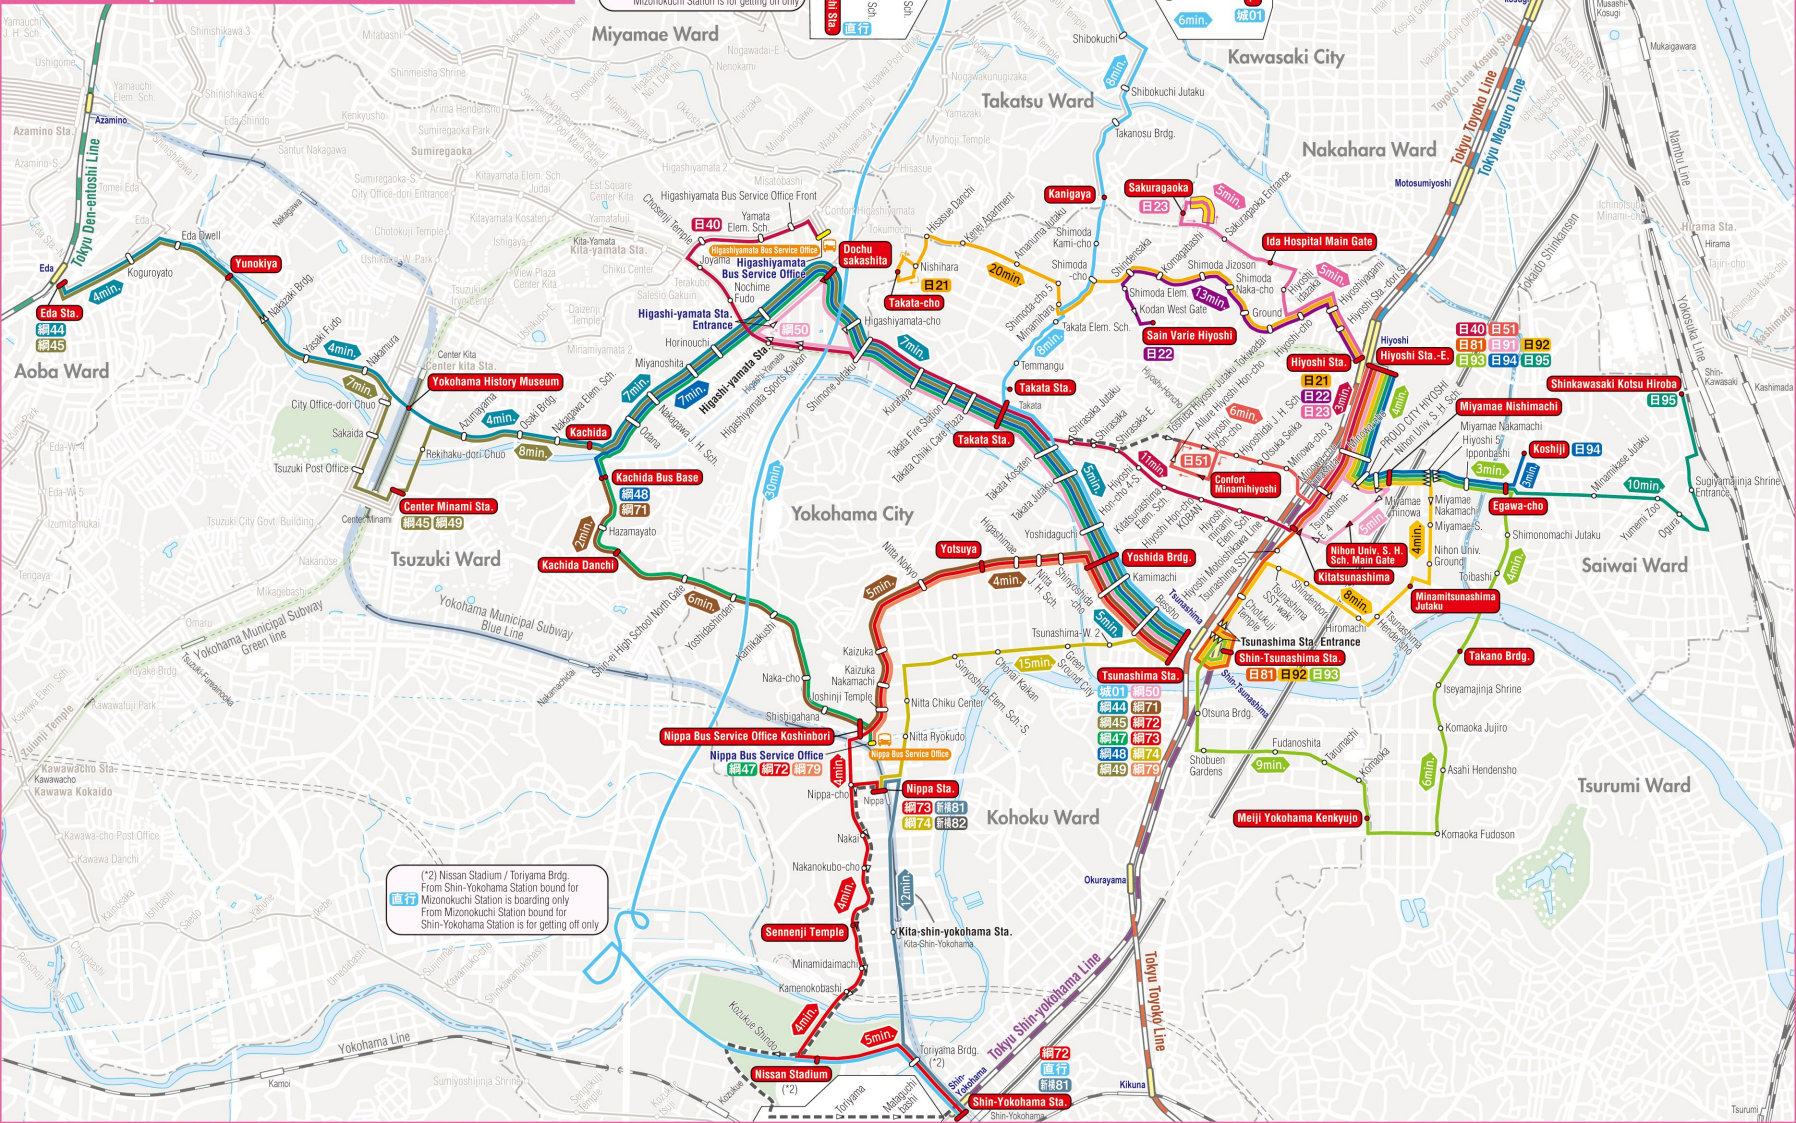

Hoyoshi Sta. and Tsunashima Sta. Departure and Arrival Route

(*)1 Takatsu S. H. Sch / Takatsu J. H. Sch. From Mizokuchi Station bound for Shin-Yokohama Station is boarding only From Mizokuchi Station bound for Mizokuchi Station is for getting off only

網73	新線81
網74	新線82
網44	網50
網45	網72
網48	網73
網49	網74