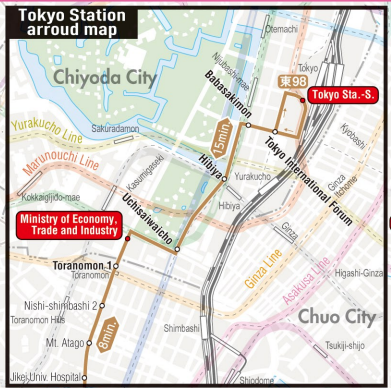

Meguro Station Departure and Arrival Route