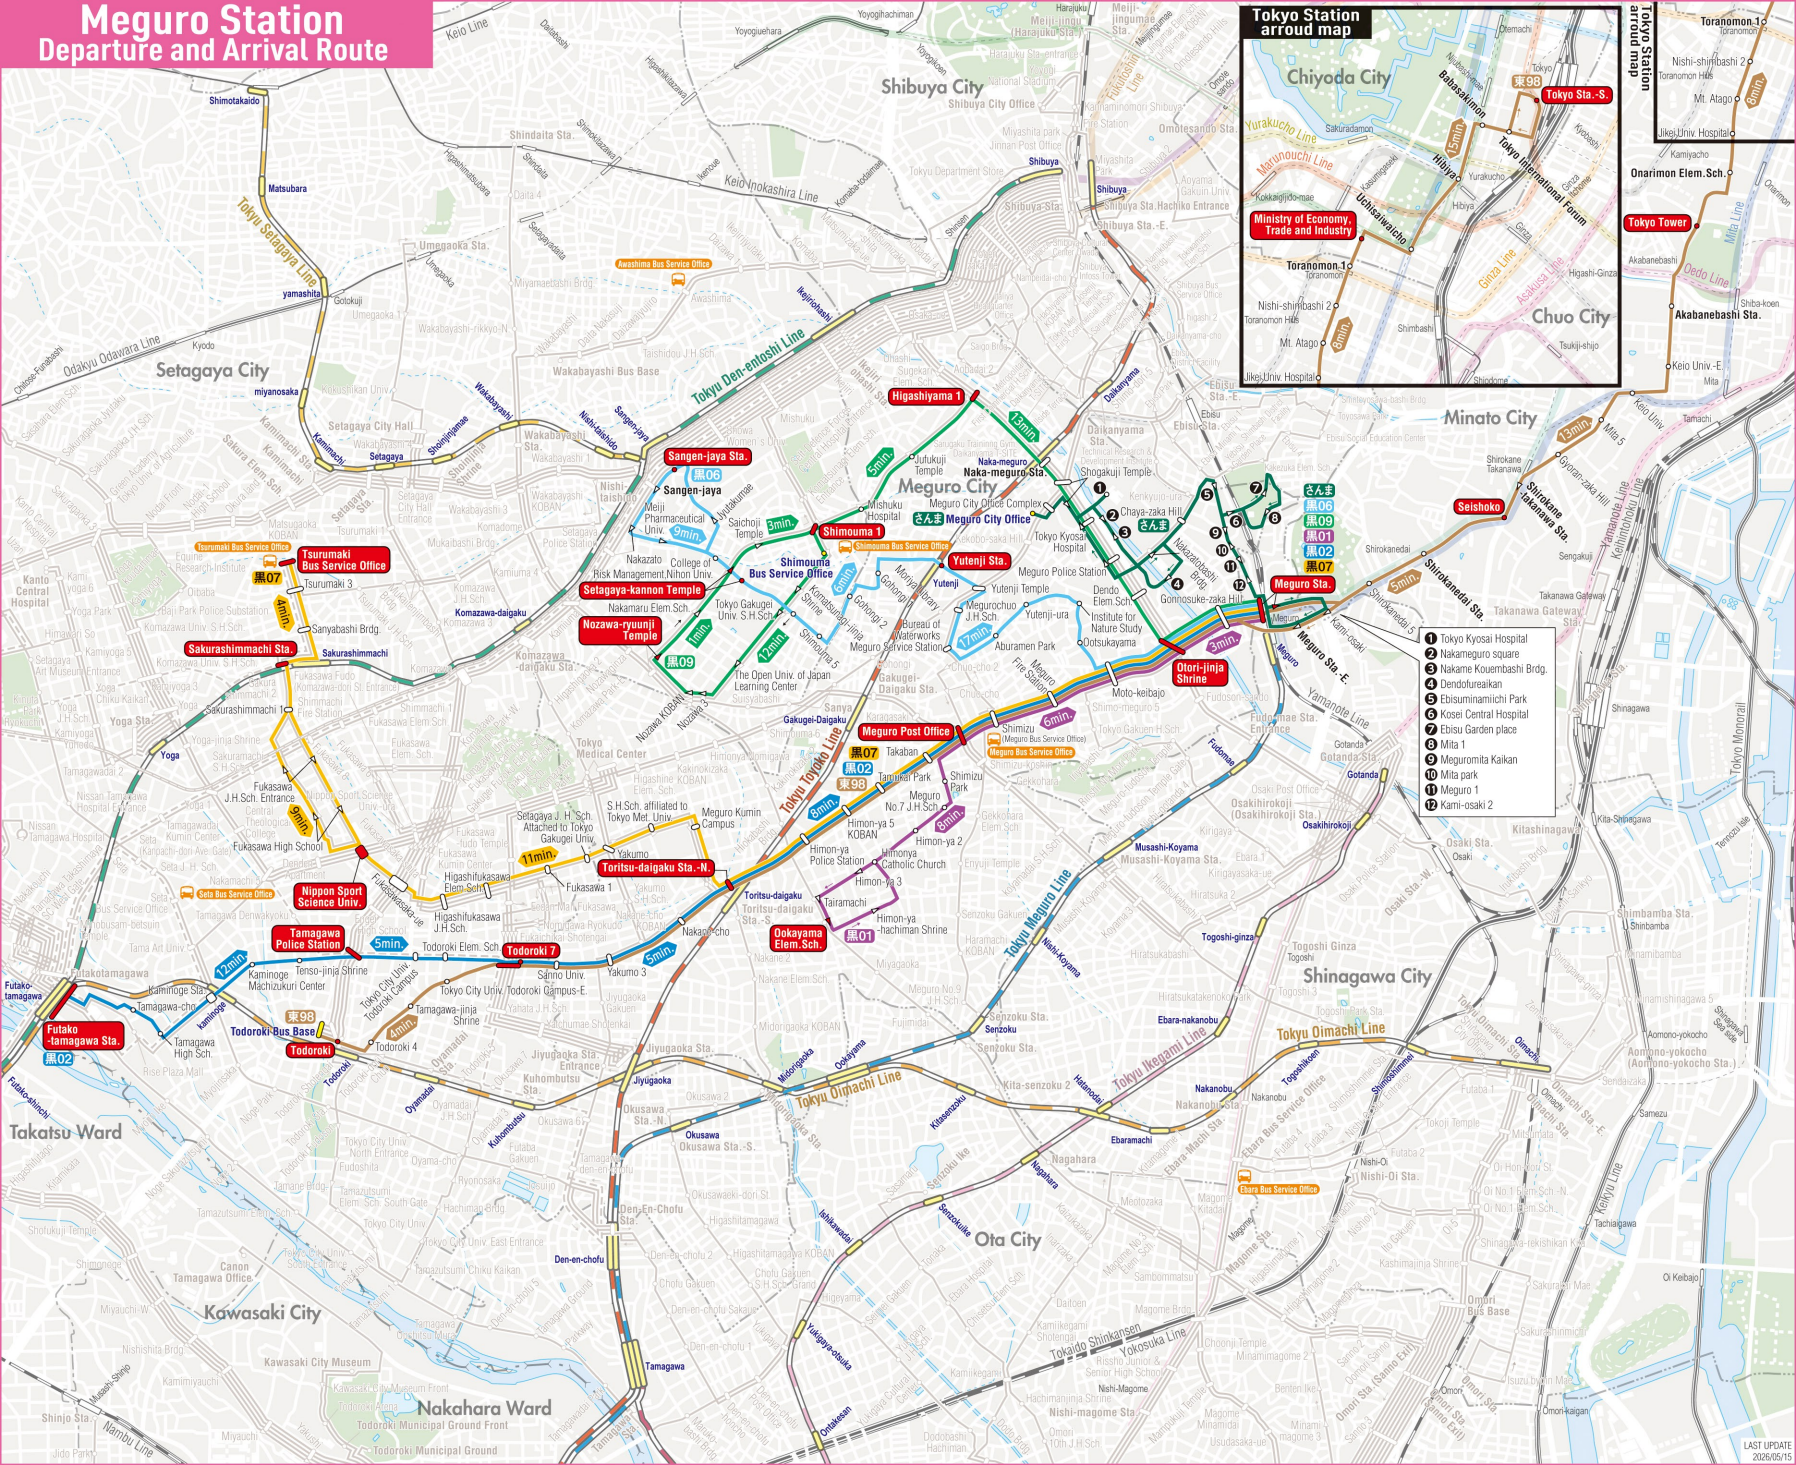

Meguro Station Departure and Arrival Route